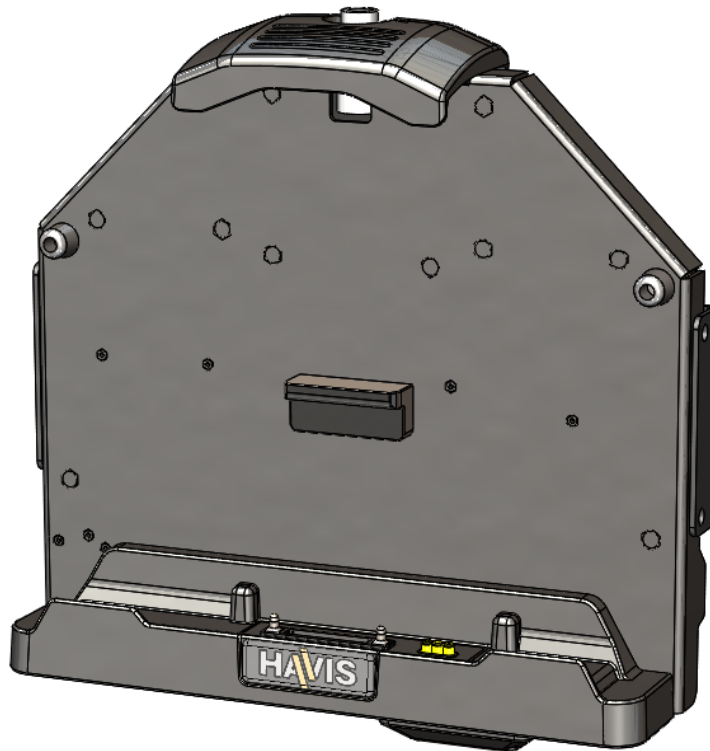

Havis –DS-GTC-800 Series Docking Station for Getac A140

February 2018

Havis –DS-GTC-800 Series Docking Station for Getac A140

Havis – DS-GTC-800 Series Docking Station for Getac A140

Model featured is DS-GTC-801-3 w/ antenna. Dimensions for DS-GTC-801 and DS-GTC-803 are 11.59" (294.39 mm) latched, and 12.30" (312.42 mm) unlatched, all other dimensions are the same.

Havis – DS-GTC-800 Series Docking Station for Getac A140