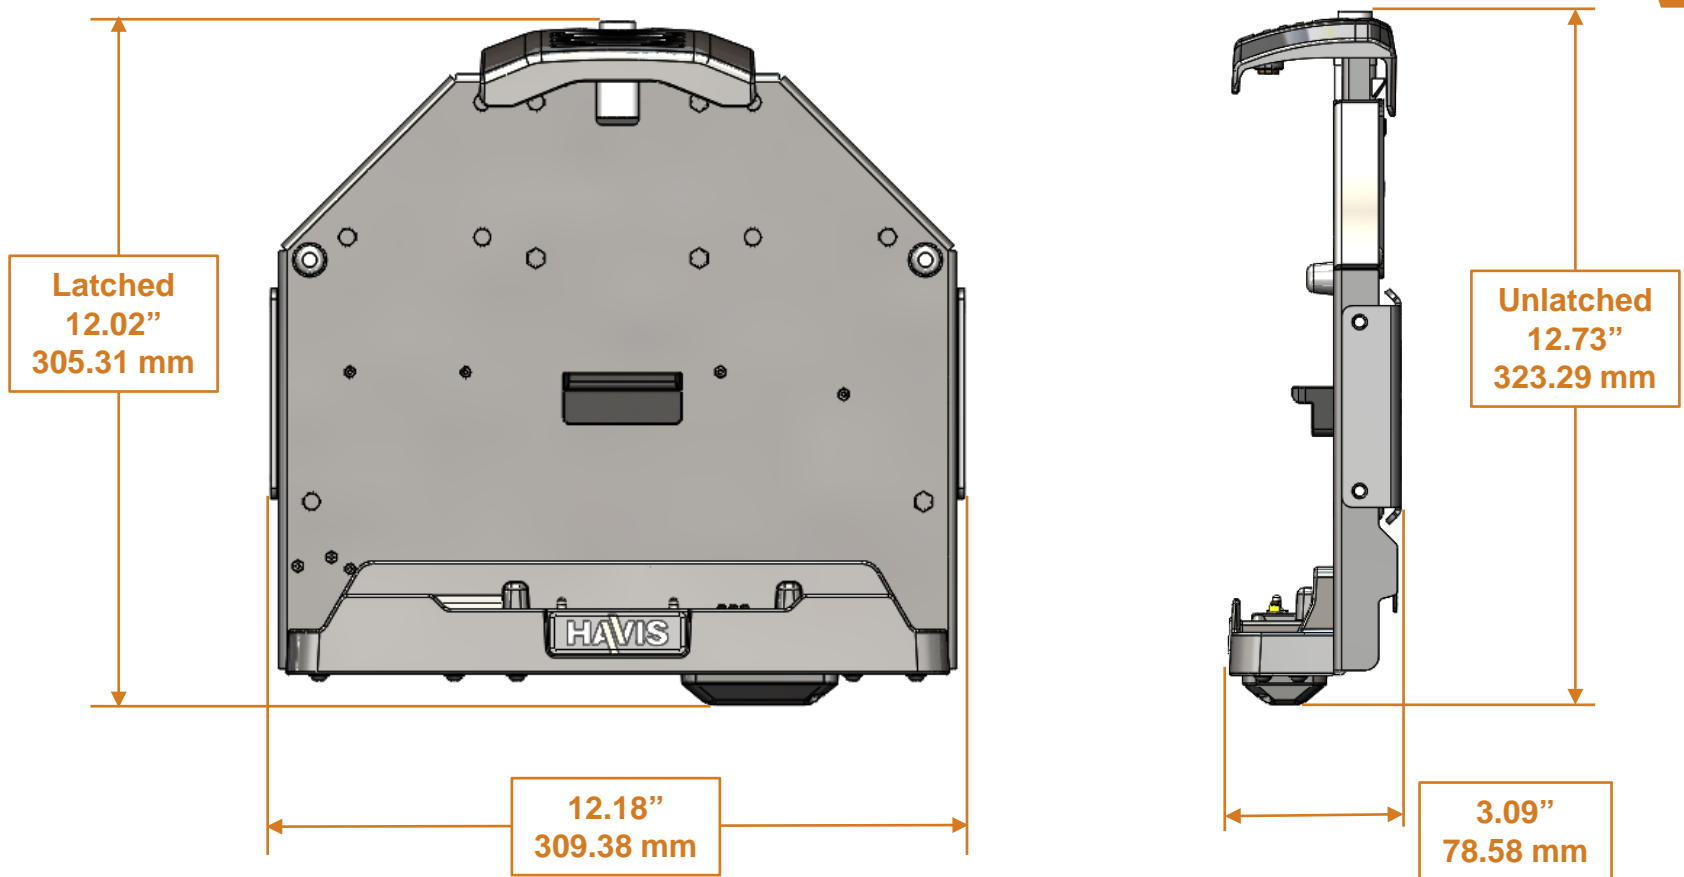

Havis –DS-GTC-800 Series Docking Station for Getac A140

February 2018

Havis –DS-GTC-800 Series Docking Station for Getac A140

Havis – DS-GTC-800 Series Docking Station for Getac A140

Model featured is DS-GTC-801-3 w/ antenna. Dimensions for DS-GTC-801 and DS-GTC-803 are 11.59" (294.39 mm) latched, and 12.30" (312.42 mm) unlatched, all other dimensions are the same.

Havis – DS-GTC-800 Series Docking Station for Getac A140