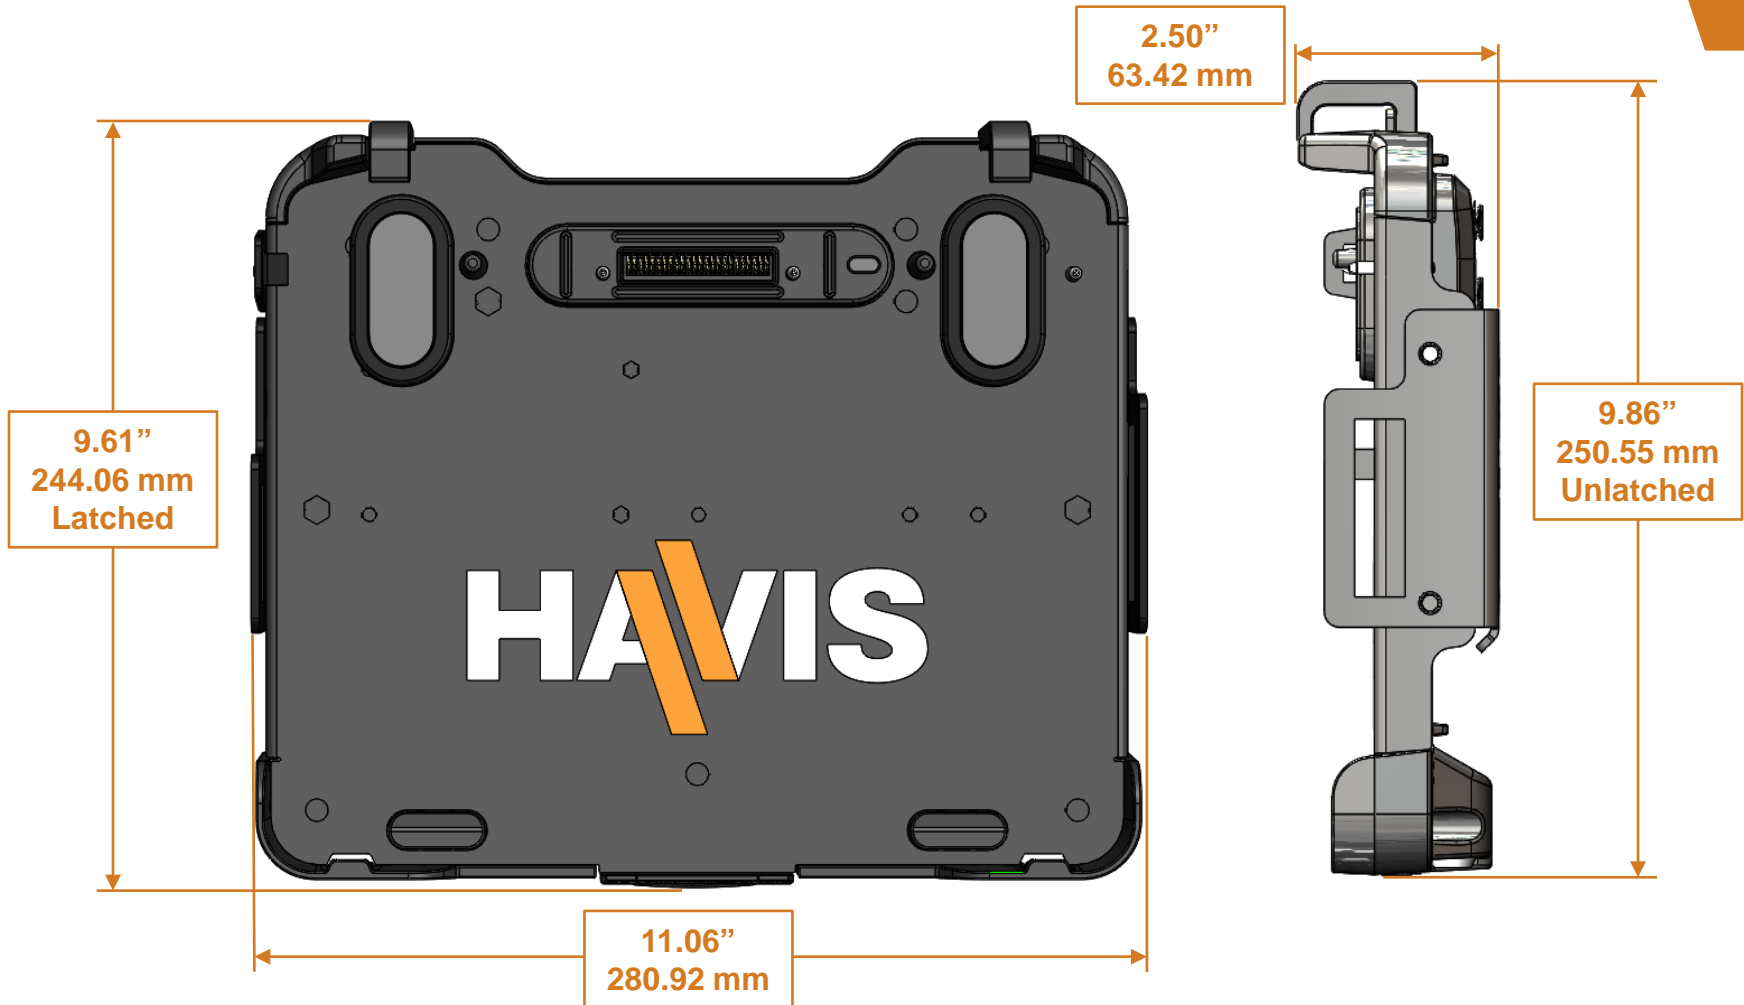

Havis DS-PAN-1000 Docking Station for Panasonic Toughbook 20

MARCH 2018

Havis DS-PAN-1000 Docking Station for Panasonic Toughbook 20

Havis DS-PAN-1000 Docking Station for Panasonic Toughbook 20

Havis DS-PAN-1000 Docking Station for Panasonic Toughbook 20