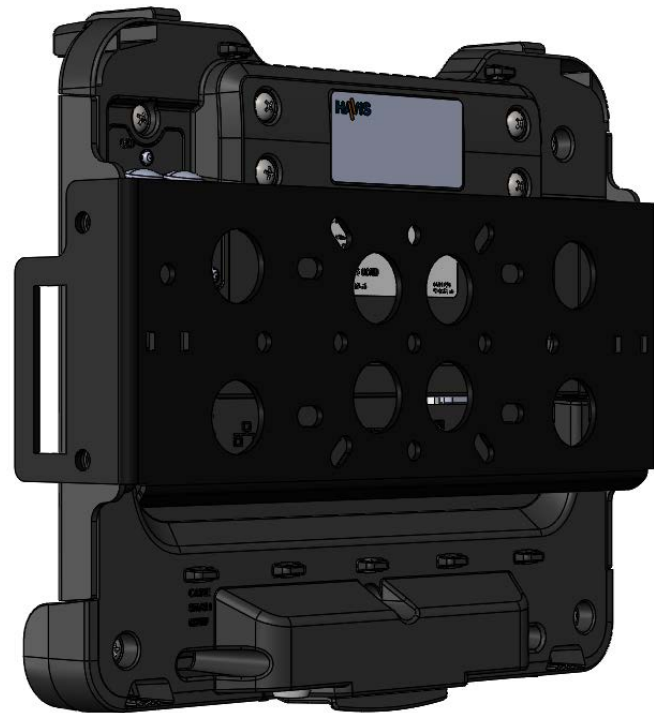

Havis DS-PAN-1000 Docking Station for Panasonic Toughbook 20

MARCH 2018

Havis DS-PAN-1000 Docking Station for Panasonic Toughbook 20

Havis DS-PAN-1000 Docking Station for Panasonic Toughbook 20

Havis DS-PAN-1000 Docking Station for Panasonic Toughbook 20