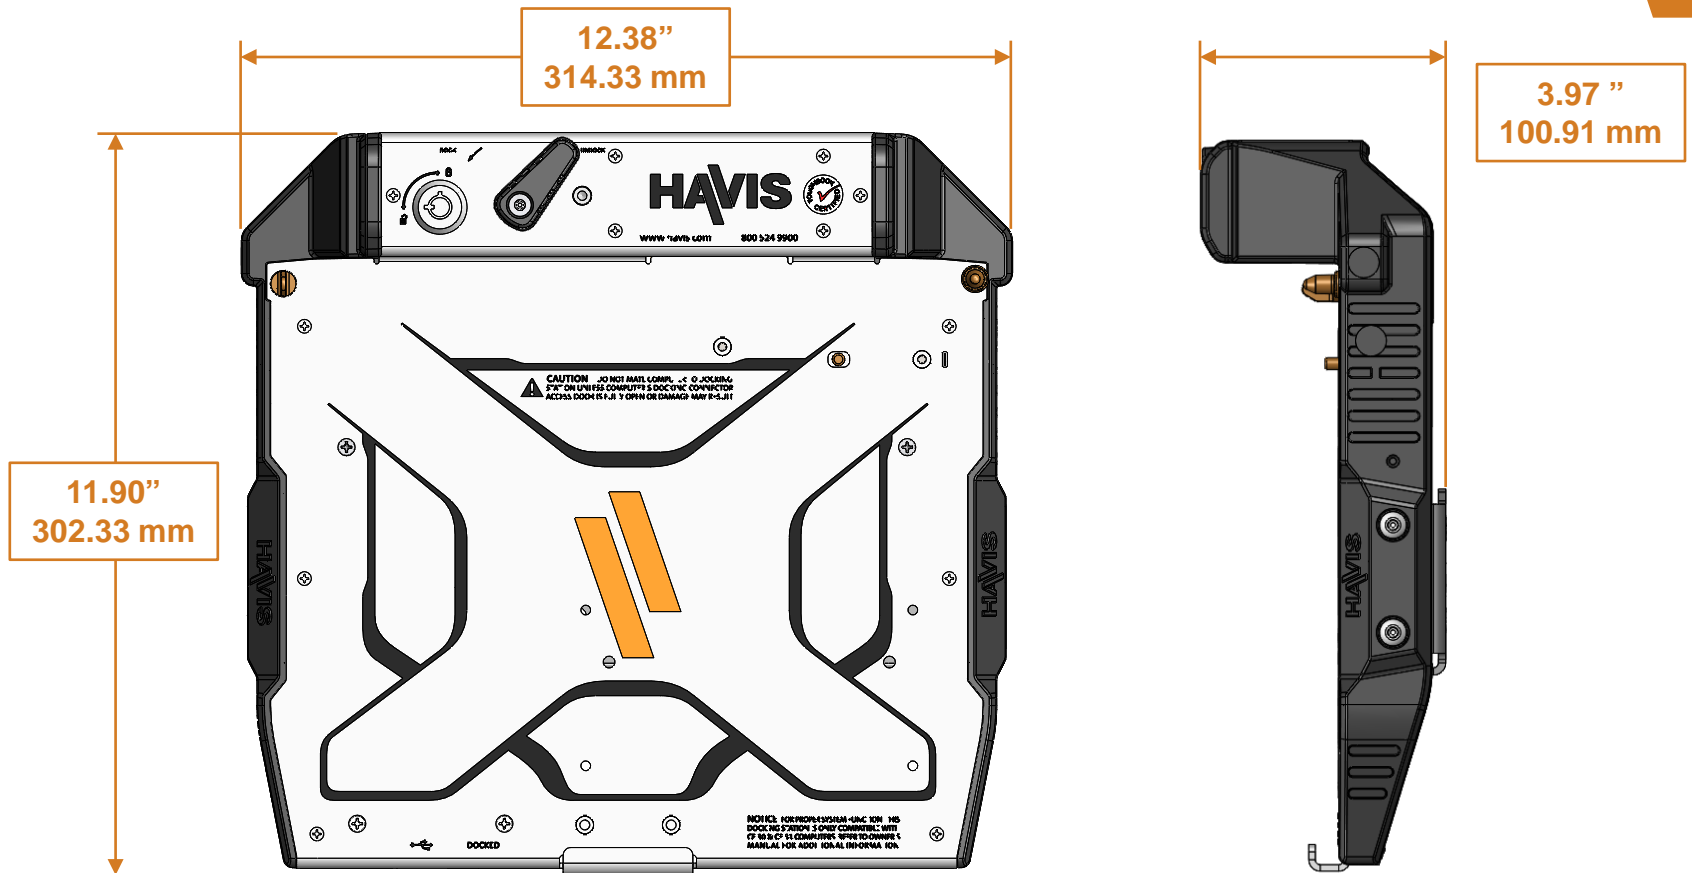

Havis DS-PAN-110 Docking Station for Panasonic CF-30 & CF-31 Toughbooks