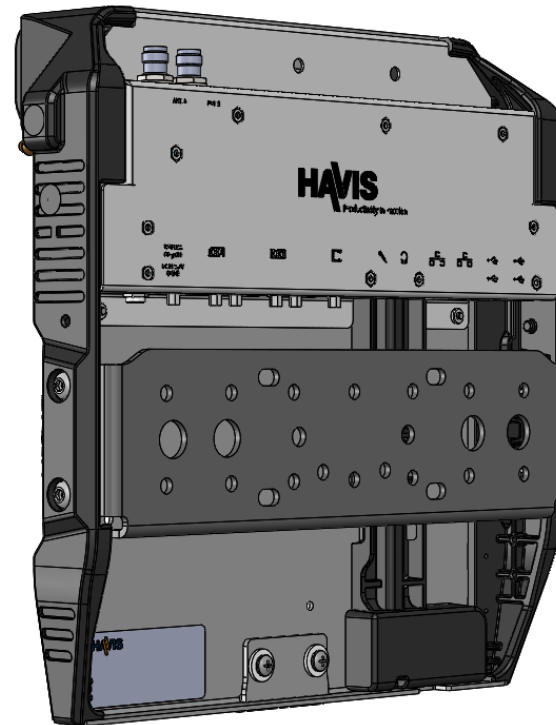

# Havis DS-PAN-110 Docking Station for Panasonic CF-30 & CF-31 Toughbooks

MARCH 2018

# Havis DS-PAN-110 Docking Station for Panasonic CF-30 & CF-31 Toughbooks