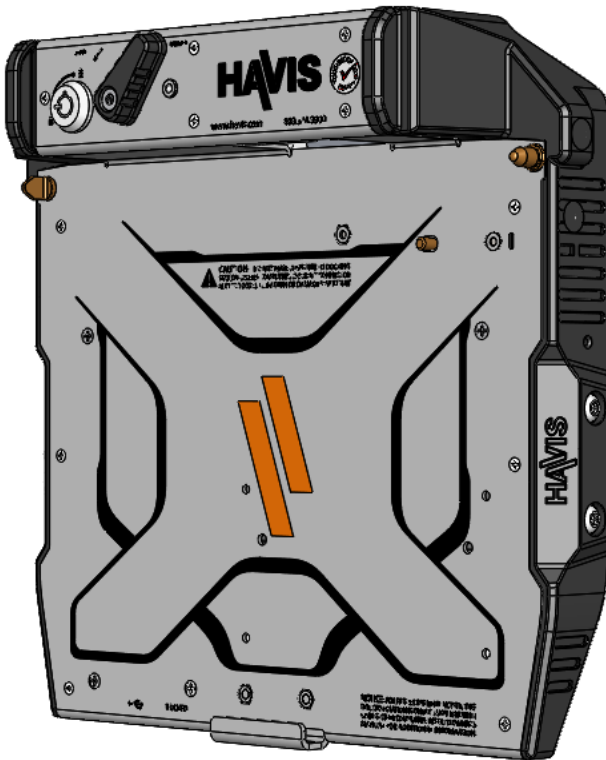

# Havis DS-PAN-110 Docking Station for Panasonic CF-30 & CF-31 Toughbooks

MARCH 2018

# Havis DS-PAN-110 Docking Station for Panasonic CF-30 & CF-31 Toughbooks