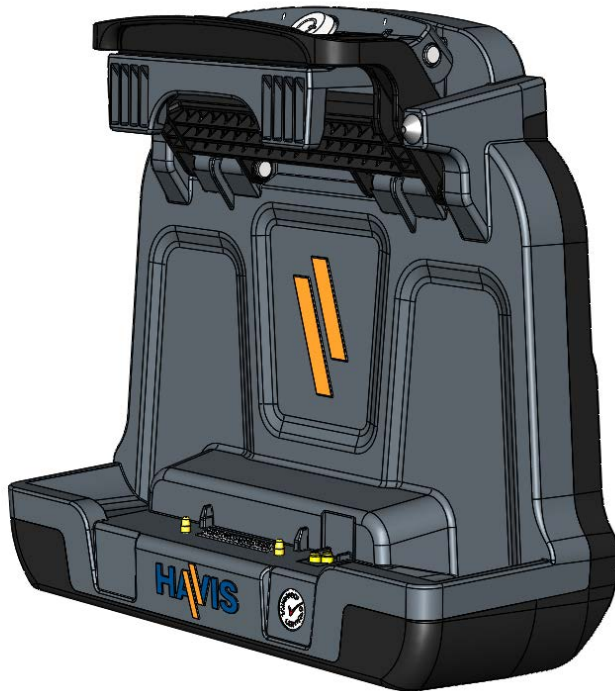

Havis DS-PAN-700 Docking Station for Panasonic Toughpad FZ-G1

MARCH 2018

Havis DS-PAN-700 Docking Station for Panasonic Toughpad FZ-G1

Havis DS-PAN-700 Docking Station for Panasonic Toughpad FZ-G1

Havis DS-PAN-700 Docking Station for Panasonic Toughpad FZ-G1