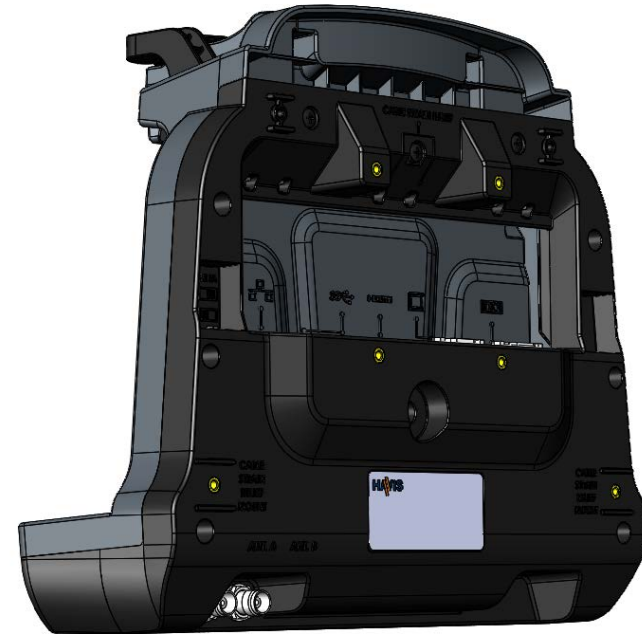

Havis DS-PAN-700 Docking Station for Panasonic Toughpad FZ-G1

MARCH 2018

Havis DS-PAN-700 Docking Station for Panasonic Toughpad FZ-G1

Havis DS-PAN-700 Docking Station for Panasonic Toughpad FZ-G1

Havis DS-PAN-700 Docking Station for Panasonic Toughpad FZ-G1