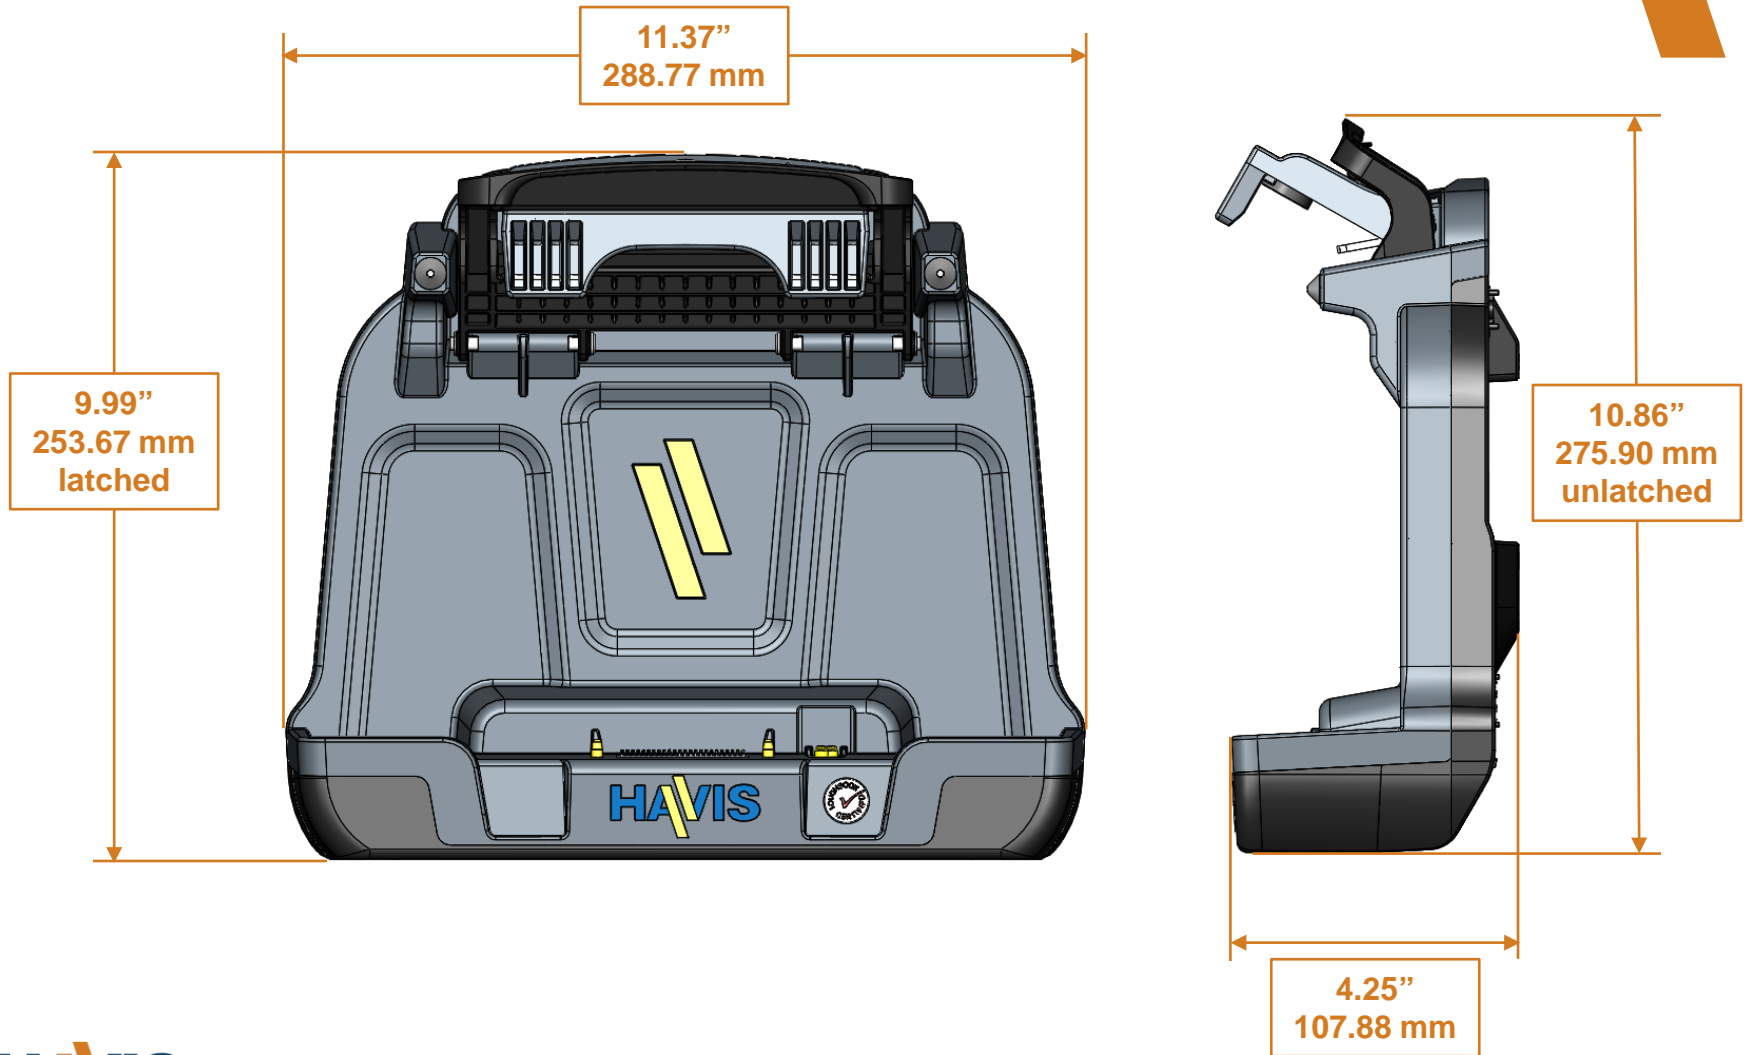

Havis DS-PAN-700 Docking Station for Panasonic Toughpad FZ-G1

MARCH 2018

Havis DS-PAN-700 Docking Station for Panasonic Toughpad FZ-G1

Havis DS-PAN-700 Docking Station for Panasonic Toughpad FZ-G1

Havis DS-PAN-700 Docking Station for Panasonic Toughpad FZ-G1